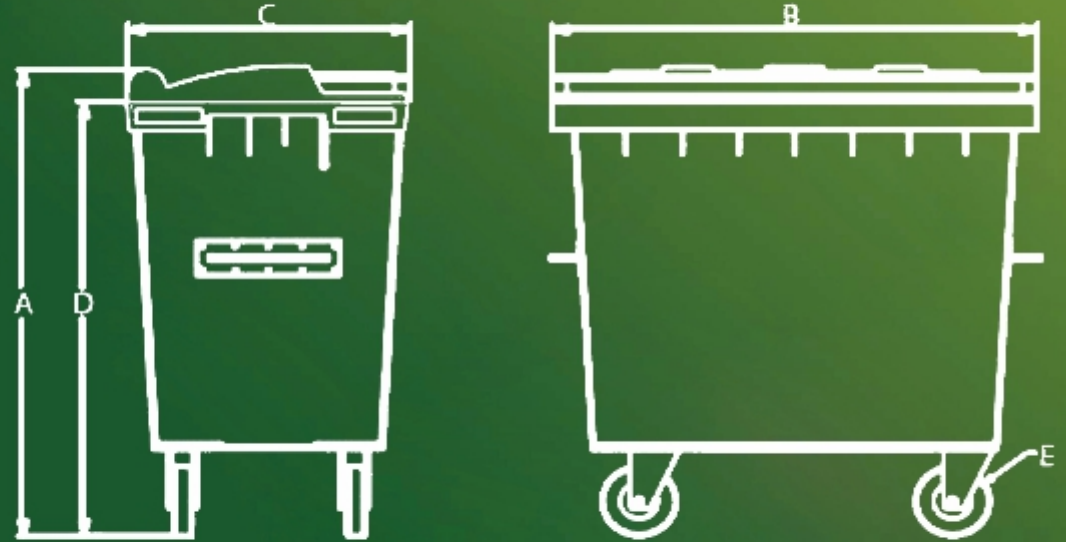

Sipariş Hattı: 0534 926 58 95

TEMA
PLASTİK

660lt

TEKNİK ÖZELLİKLER TECHNICAL DETAIL

660Lt.

Hacim (Volume)	L	660
Pedalsız Ağırlık (Weight Without Pedal)	kg.	42,2
Pedallı Ağırlık (Weight)	kg.	
Azami Yük (Max. Load)	kg.	310
A Yükseklik (Height)	mm	1170
B Genişlik (Width)	mm	1340
C Derinlik (Depth)	mm	780
D Tarak Yüksekliği (Comb Height)	mm	1060
E Tekerlek Çapı (Wheel Diameter)	mm	200