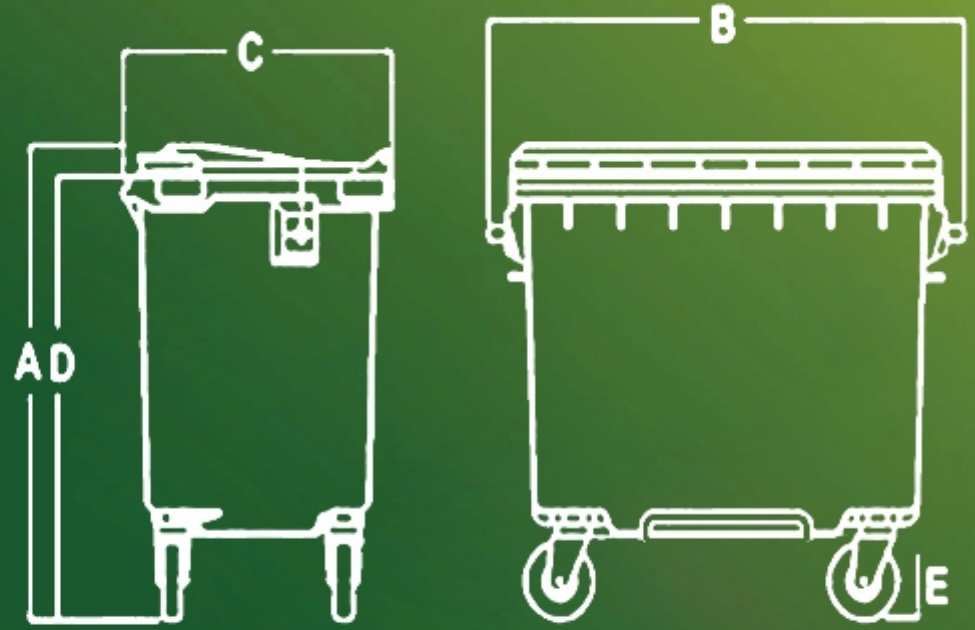

**HAYATINIZIN HER
ANINDA FARKLI
RENKLERİYLE**

Every moment in your
life our different
colors are with you

1100 LİTRE

ÇÖP KONTEYNERİ
WASTE CONTAINER

Gündelik hayata pratik çözümler

TEMA PLASTİK

1100lt

TEKNİK ÖZELLİKLER TECHNICAL DETAIL