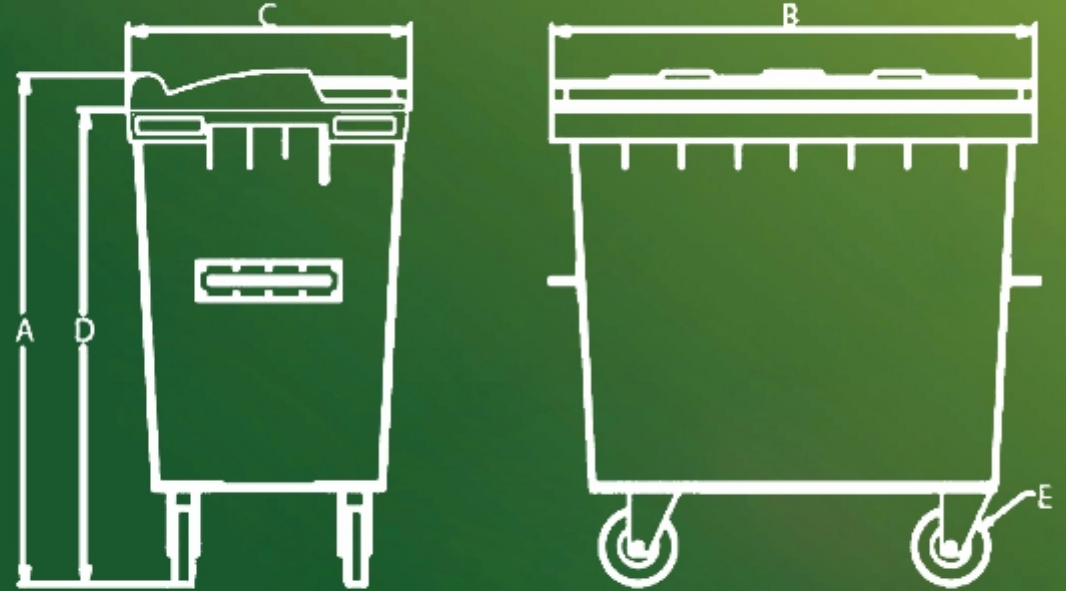

Sipariş Hattı: 0534 926 58 95

**TEMA
PLASTİK**

770lt

TEKNİK ÖZELLİKLER TECHNICAL DETAIL

770Lt.

Hacim (Volume)	L	770
Pedalsız Ağırlık (Weight Without Pedal)	kg.	44,8
Pedallı Ağırlık (Weight)	kg.	
Azami Yük (Max. Load)	kg.	370
A Yükseklik (Height)	mm	1280
B Genişlik (Width)	mm	1340
C Derinlik (Depth)	mm	780
D Tarak Yüksekliği (Comb Height)	mm	1190
E Tekerlek Çapı (Wheel Diameter)	mm	200